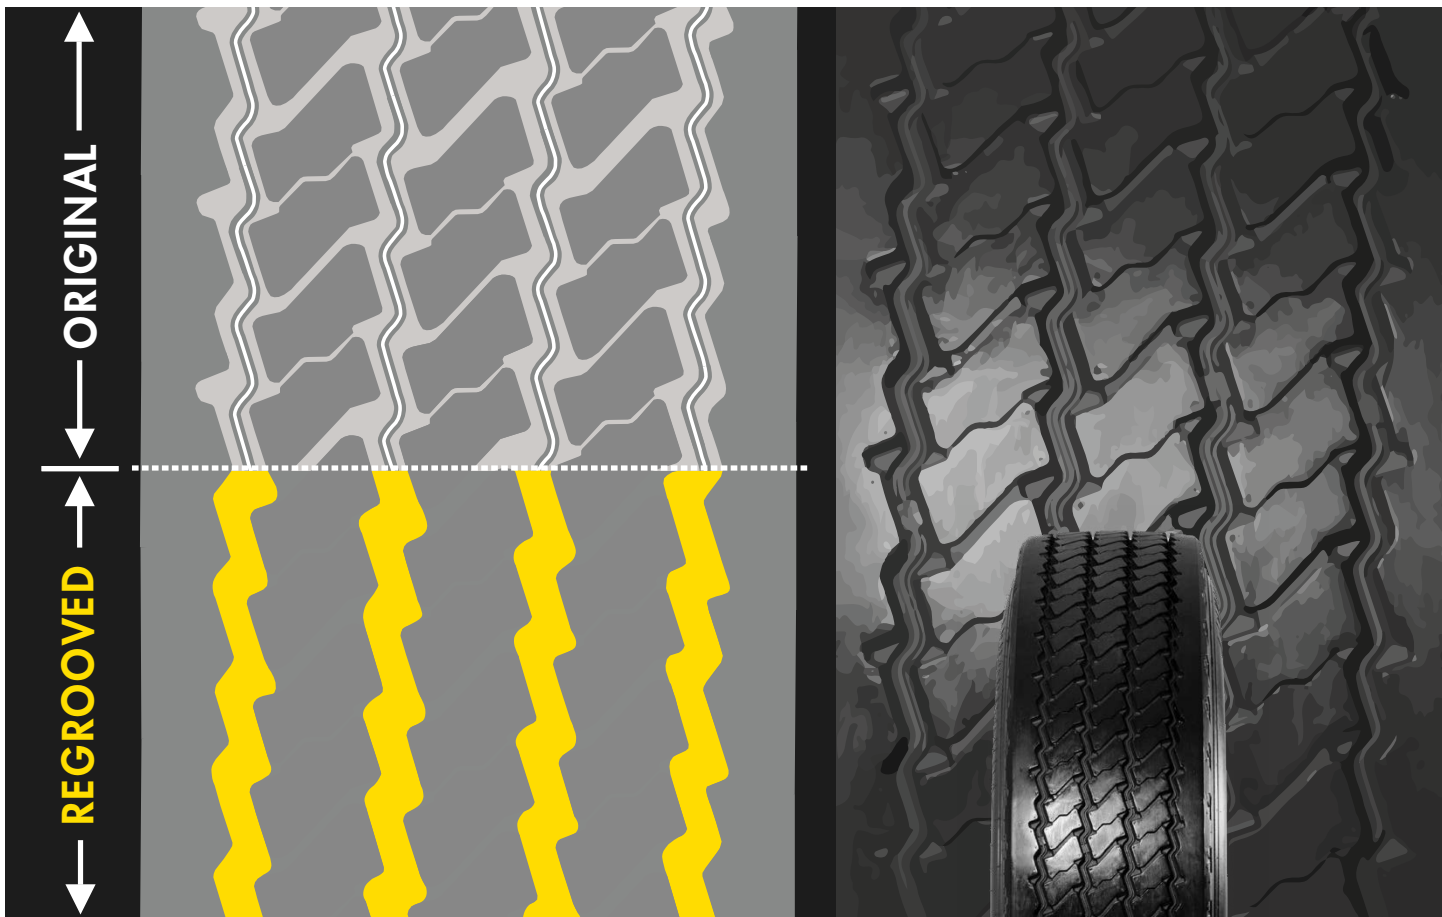

WASTEMASTER 5

WASTEMASTER

295/80R22.5 | 315/80R22.5

315/80R22.5	156/150 J
295/80R22.5	152/148 J

REGROOVE GUIDE

Regroove Width 10mm   regroove Depth 3mm

Blade Type
W4

TYRES ENGINEERED & MANUFACTURED IN THE UK