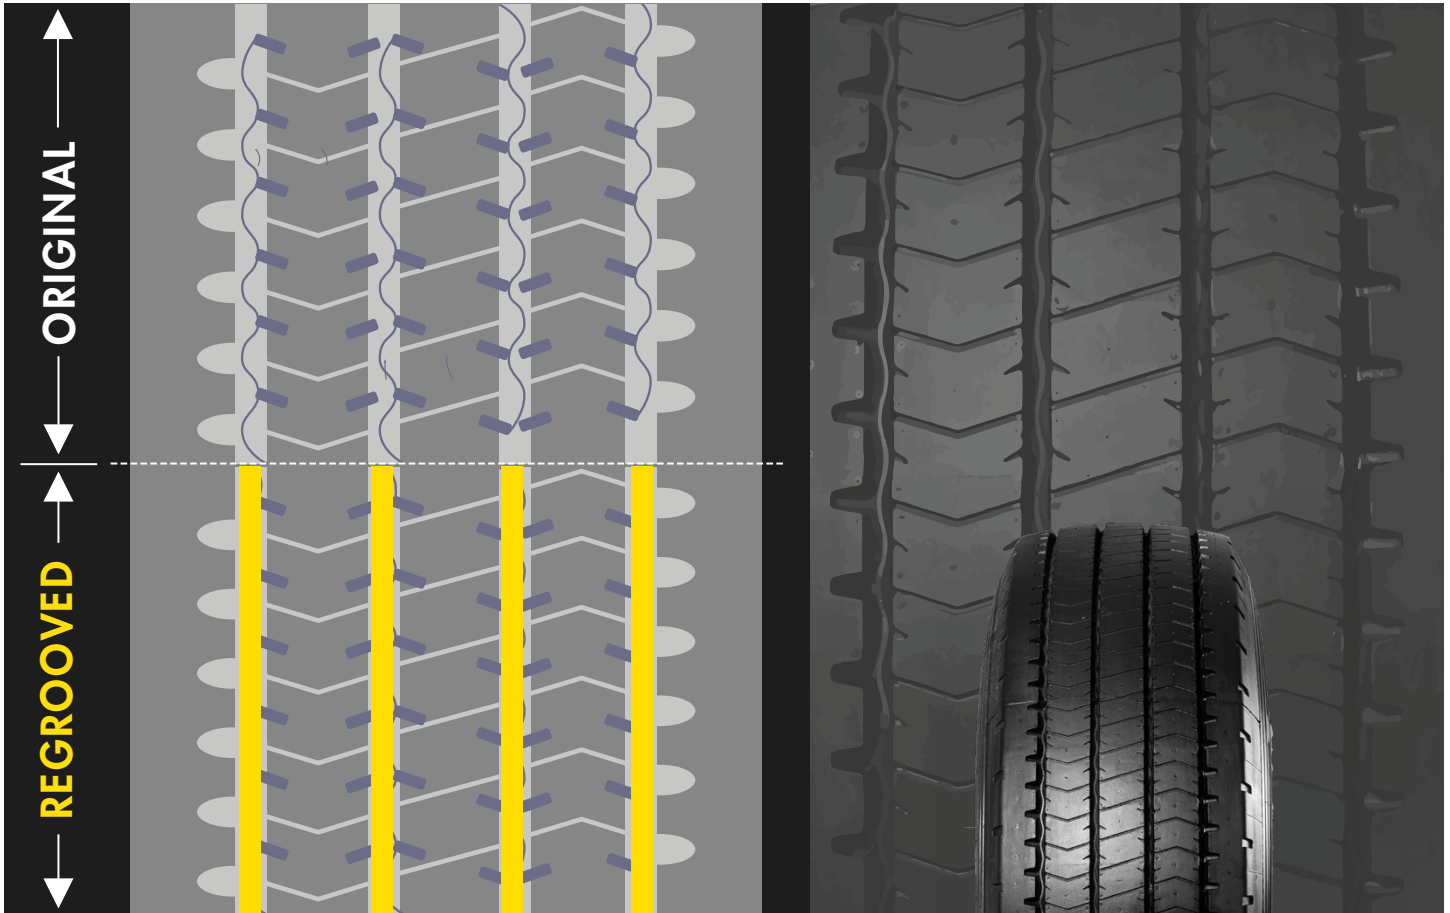

BANDVULC

TNK

TANKMASTER

385/65R22.5

Tyre Size	385/65R22.5	Fitment	Trailer
Tread Pattern	TNK Tankmaster	Max inflation Pressure:	
Load Index	160	Bar	9.0
Speed Symbol	J	PSI	131
Speed Km/h	100	Features	EM, TL
Recommended Rim	11.75		

APPLICATION RECOMMENDATION

APPLICATION	Specialist - Tanker
CONDITIONS	All Season
FITMENT	Trailer

REGROOVABLE

TYRE RANGE FEATURES -
ECO MILEAGE (EM), HEAVY LOAD (TL)

TNK **TANKMASTER**
385/65R22.5

Pattern: TNK

385/65R22.5 160J

REGROOVE GUIDE

Regroove Width

10mm

Regroove Depth

4mm

Blade Type
W4

TYRES ENGINEERED &
MANUFACTURED IN THE UK