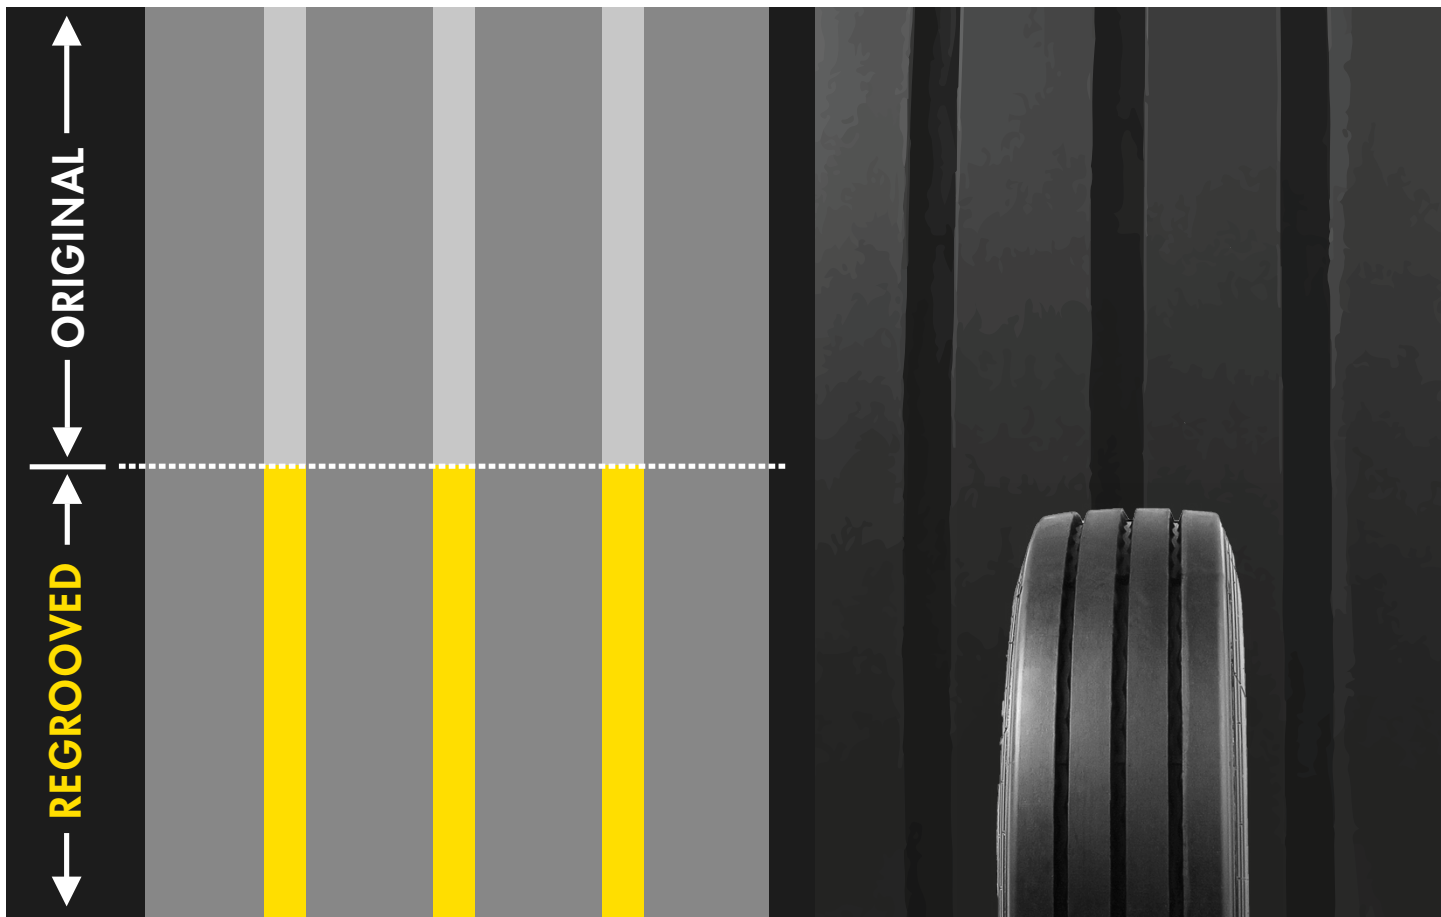

BTA

FLEETMASTER

215/75R17.5 | 245/70R19.5 | 275/70R22.5

Pattern: BTA

215/75R17.5	BTA	135/133J
245/70R19.5	BTA	141/140J
275/70R22.5	BTA	148/145J

REGROOVE GUIDE

Regroove Width

10mm

Regroove Depth

4mm

Blade Type
W4

TYRES ENGINEERED &
MANUFACTURED IN THE UK