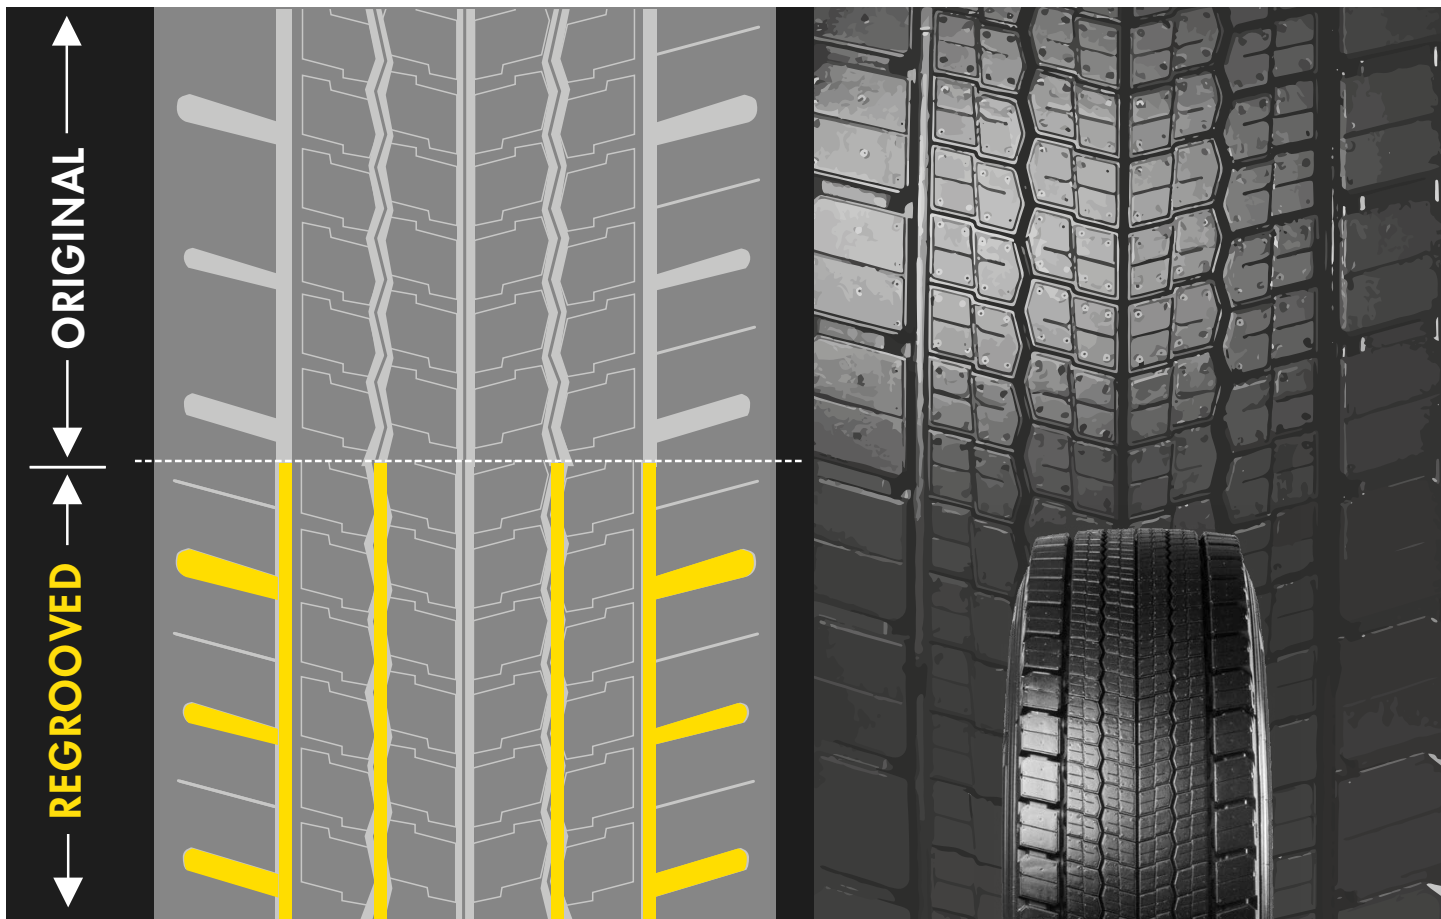

BANDVULC

BD5

FLEETMASTER

315/70R22.5 | 315/80R22.5

Tyre Size	315/70R22.5	315/80R22.5
Tread Pattern	BD5	BD5
Load Index	154/150	156/150
Speed Symbol	K	K
Speed Km/h	110	110
Recommended Rim	9.00	9.00
Fitment	Drive	Drive
Max inflation Pressure:		
Bar	9.0	9.0
PSI	131	131
Features	AM, DT, LL	AM, DT, LL

APPLICATION RECOMMENDATION

APPLICATION Long Haul
CONDITIONS All Season
FITMENT Drive

MUD/SNOW

3PMSF

REGROOVABLE

TYRE RANGE FEATURES -

ADVANCED MILEAGE (AM), DYNAMIC TREAD (DT),
LONG LIFE TREAD+ (LL)

BD5 FLEETMASTER

315/70R22.5 | 315/80R22.5

Pattern: BD5

315/70R22.5 154/150K
315/80R22.5 156/150K

REGROOVE GUIDE

Regroove Width

6mm

Regroove Depth

4mm

Blade Type
W3

TYRES ENGINEERED &
MANUFACTURED IN THE UK