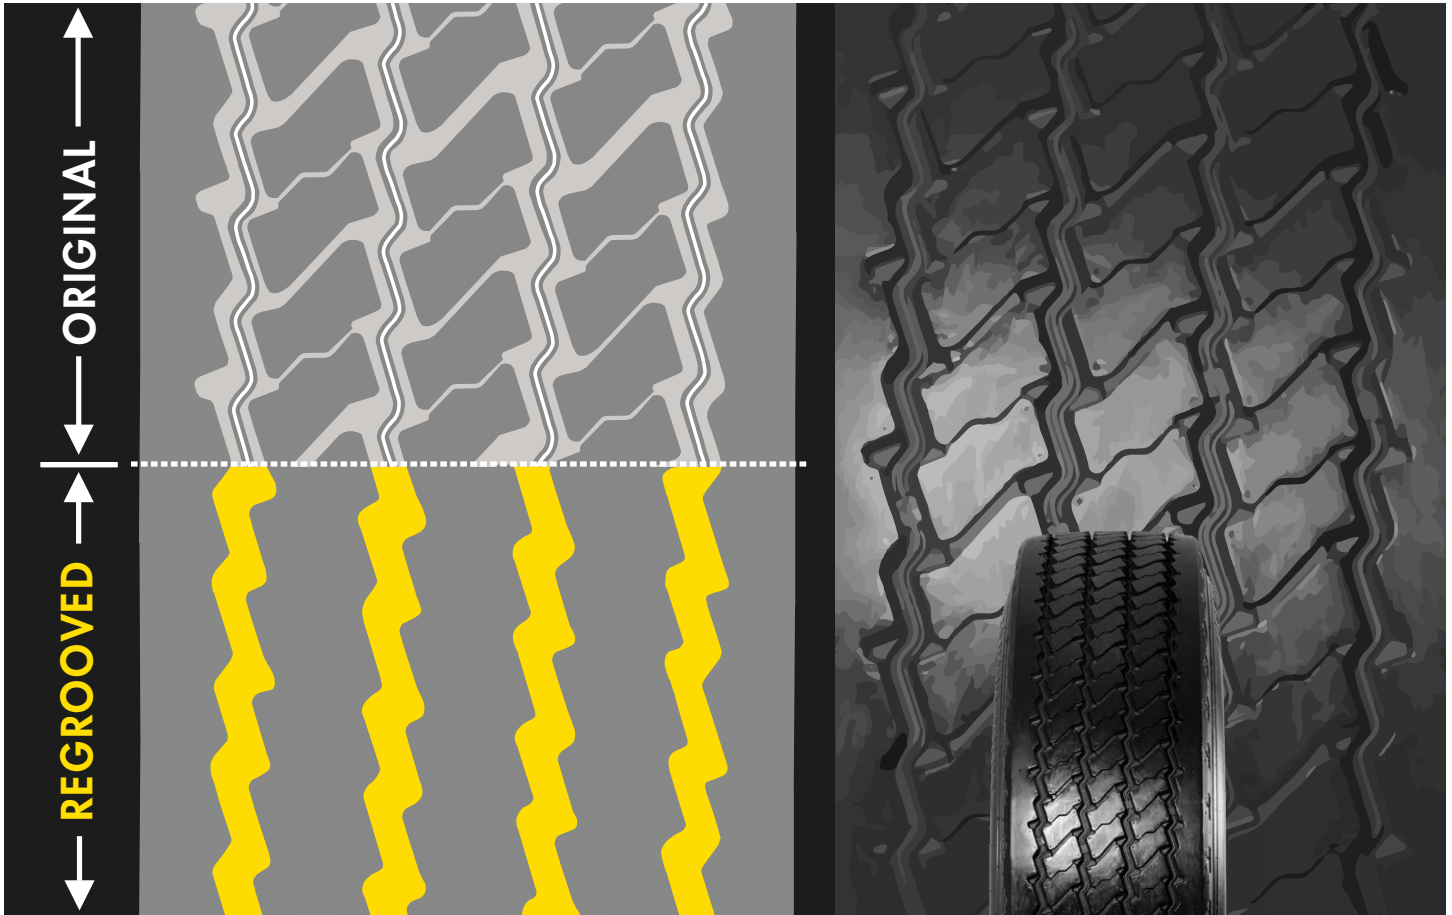

WASTEMASTER 5 HL

WASTEMASTER

295/80R22.5

Tyre Size	295/80R22.5	Fitment	All Round
Tread Pattern	Wastemaster 5 HL	Max inflation Pressure:	
Load Index	154/149	Bar	8.5
Speed Symbol	J	PSI	123
Speed Km/h	100	Features	ABV, SE, HA, HL
Recommended Rim	8.25		

APPLICATION RECOMMENDATION

APPLICATION CONDITIONS Waste, High Load
All Season
FITMENT All Round

MUD/SNOW

3PMSF

REGROOVABLE

TYRE RANGE FEATURES -

ARMORBAND™+ (ABV), STONE EJECT (SE), HANDLING ASSIST (HA), HIGH LOAD (HL)

WASTEMASTER 5 HL

WASTEMASTER

295/80R22.5

295/80R22.5 154/149 J

REGROOVE GUIDE

Regroove Width 10mm regroove Depth 3mm

Blade Type
W4

Made in the UK