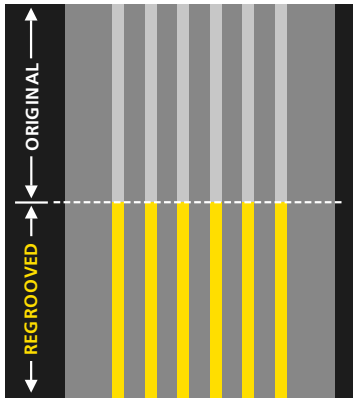

Pattern: BTA

445/45R19.5 160J 14.5mm TTD

Regroove Width

10mm

Regroove Depth

4mm