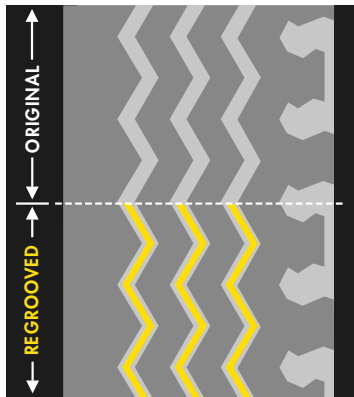

Pattern: WASTEMASTER & TUGMASTER MKII

315/80R22.5	156/150J	18mm	TTD
295/80R22.5	152/148J	21mm	TTD
12R22.5	152/148J	18mm	TTD
11R22.5	148/145J	21mm	TTD
10R22.5	144/142J	18mm	TTD

Regroove Width   10mm
Regroove Depth   3mm