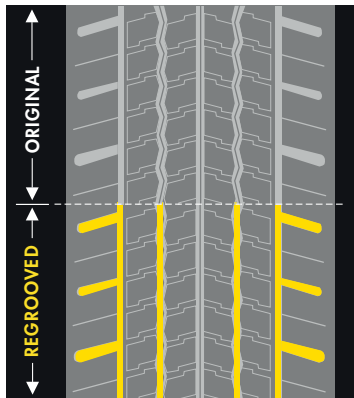

Pattern: BDF5

315/70R22.5	154/150K	14mm	TTD
295/80R22.5	152/148K	14mm	TTD

Regroove Width
Regroove Depth

6mm
4mm