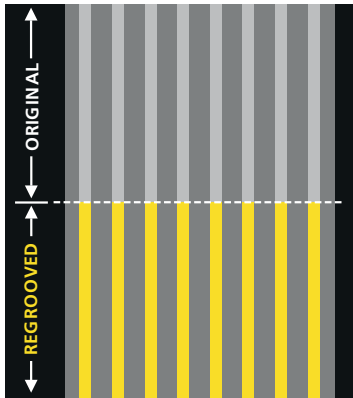

Pattern: BTA

445/45R19.5 160J 14.5mm TTD

Regroove Width

10mm

Regroove Depth

4mm